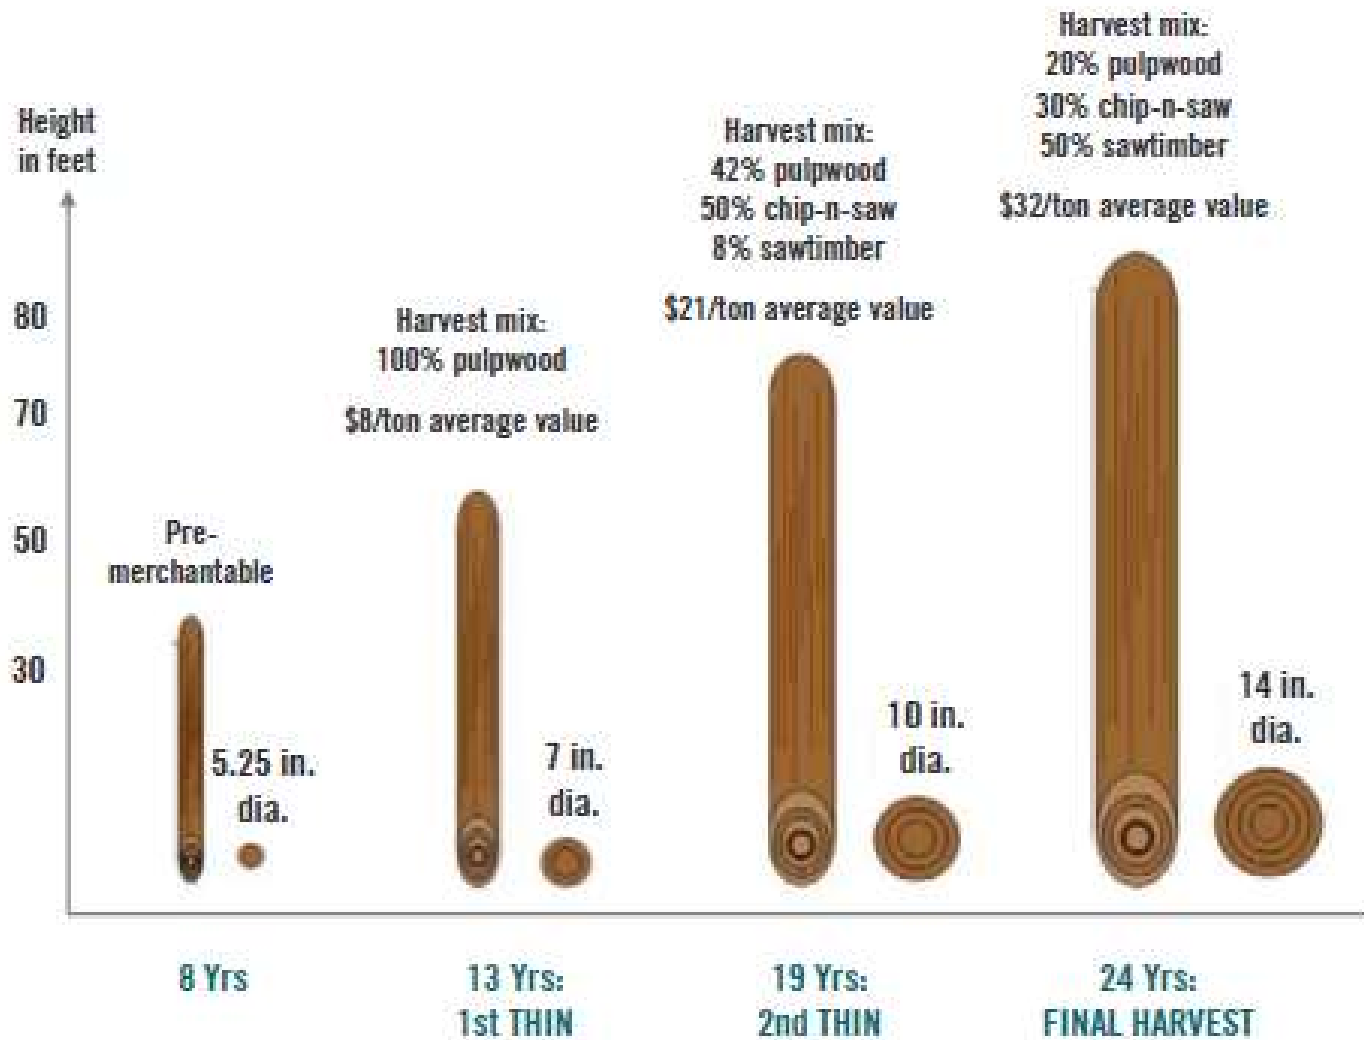

Example: timber value and grade yield in southern yellow pine

Source: Plum Creek Annual Report, 2006